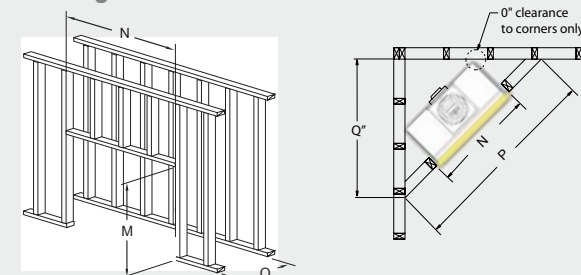

framing dimensions

L38DF

- 26,000 BTU/H on Natural Gas & Propane
- 34 3/4" X 17 1/2" Glass Door Size

L42DF

- 32,000 BTU/H on Natural Gas & Propane
- 39" X 18 1/2" Glass Door Size

L52DF

- 40,000 BTU/H on Natural Gas & Propane
- 46 1/2" X 19 1/2" Glass Door Size

Consult the owner's manual for complete installation instructions and proper clearances to combustible surfaces prior to installing fireplace.

Warranty: The manufacturer warrants this fireplace to be free from defects in materials and workmanship at the time of manufacture. There is a limited 10 year warranty on the firebox; 5 year limited warranty on the burner and 1 year limited warranty on the pilot burner assembly and fan motors (if included). The valve carries a limited 1 year warranty unless otherwise specified in the installation manual. Glass, plated/painted finishes and refractory lining are exempt.

All specifications, framing dimensions, product designs, materials and colors are subject to change without notice. The actual flame pattern and color may vary slightly from the illustrations. Diagrams and illustrations are not to scale.

MONTIGO DELRAY CORP.

Part# XB0180 - 050208 • Printed in Canada