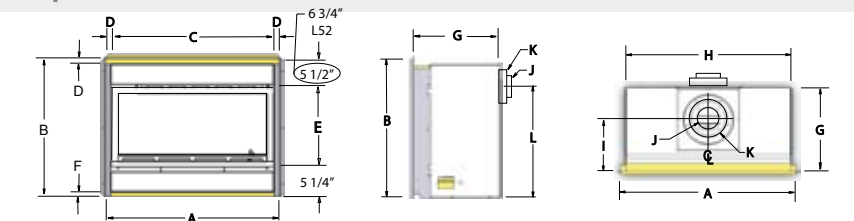

fireplace dimensions