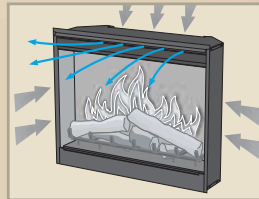

10" x 20" high-efficiency washable filter

purifire® Air treatment system

Purifire – Cleans and circulates air 24/7