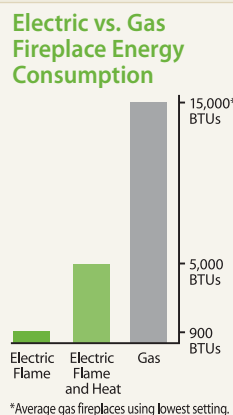

## purifire® Air treatment system

Purifire – Cleans and circulates air 24/7

10" x 20" high-efficiency washable filter

safe  
clean  
green

Enjoy all the ambiance of a fireplace using a fraction of the energy!

Electric fireplaces use over 90% less energy than gas to produce visual flames – with ZERO emissions.

- Maintain a safe, healthy environment for anyone concerned about indoor air quality.
- Reduce impact on the environment – no burning of fossil fuels, eliminating the emission of carbon dioxide and other greenhouse gases.
- Conserve energy by zone heating – provides supplemental heat for up to 400 square feet.