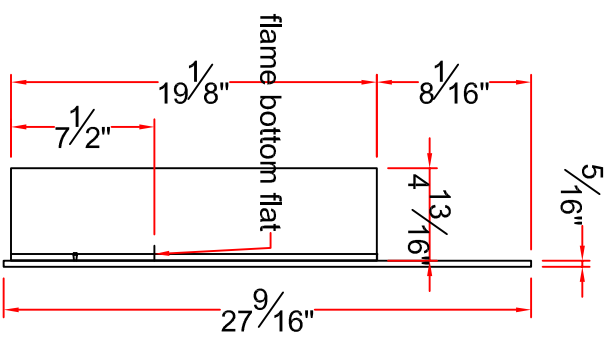

Dream fire widescreen with glass panel

Technical Specifications	
Volts	120
Amps	14.5
Watts	1745 max
Heater	1500 watts high 750 watts low
(No Heater)	245 watts
Lamps	5 each 40 watt Candelabra Incandescent
	200 watts total Lamps
Rotor motor	1@5 watts
Shipping Size	
Shipping Weight	108 lbs