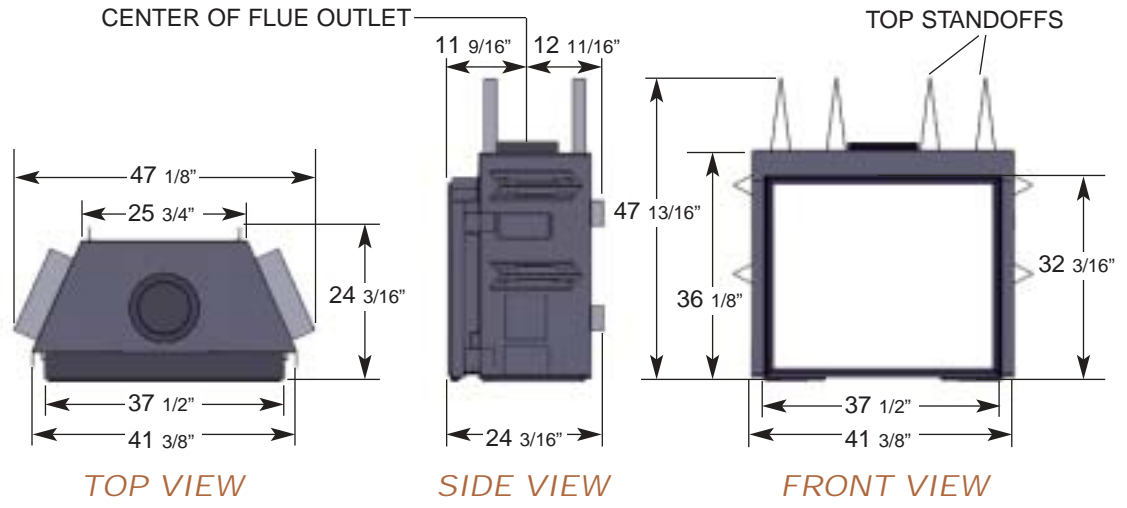

POSSIBLE CONTROL BOX LOCATIONS

MINIMUM CLEARANCES TO COMBUSTIBLES	
Side standoffs	.0 in.
Back standoffs	.0 in.
Top standoffs	.0 in.
Bottom of appliance	.0 in.
Adjacent side wall	.4 in.
Ceiling to appliance	.24 in.
12" Mantel to appliance	.9 in.
6 3/4" Mantel to appliance	.6 in.
1 1/2" Mantel to appliance	.3 in.
Mantel support	.4 in.
Vertical vent pipe	.1 3/4 in.
Horizontal vent pipe	
Top	.1 3/4 in.
Sides	.1 3/4 in.
Bottom	.1 3/4 in.