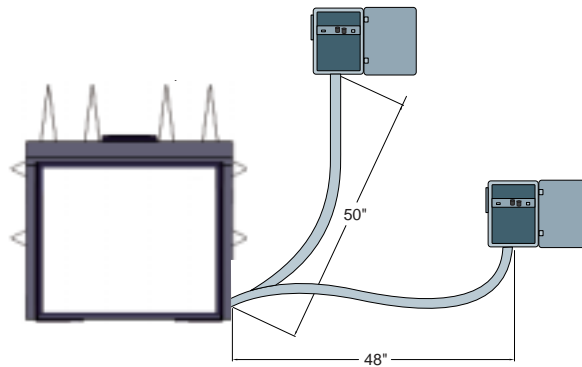

The Town & Country TC36 offers unprecedented flexibility in installation and design options. For the first time we invite you to come inside the fireplace to design your hearth from the inside out. You have complete control over the look of your fireplace, with a variety of firebox liners and accessories to choose from, a clean view of the fire unobstructed by louvers, a flush hearth design, and "disappearing" ceramic glass.

POSSIBLE CONTROL BOX LOCATIONS

MINIMUM CLEARANCES TO COMBUSTIBLES	
Side standoffs	.0 in.
Back standoffs	.0 in.
Top standoffs	.0 in.
Bottom of appliance	.0 in.
Adjacent side wall	.4 in.
Ceiling to appliance	.24 in.
12" Mantel to appliance	.9 in.
6 3/4" Mantel to appliance	.6 in.
1 1/2" Mantel to appliance	.3 in.
Mantel support	.4 in.
Vertical vent pipe	.1 3/4 in.
Horizontal vent pipe	
Top	.1 3/4 in.
Sides	.1 3/4 in.
Bottom	.1 3/4 in.