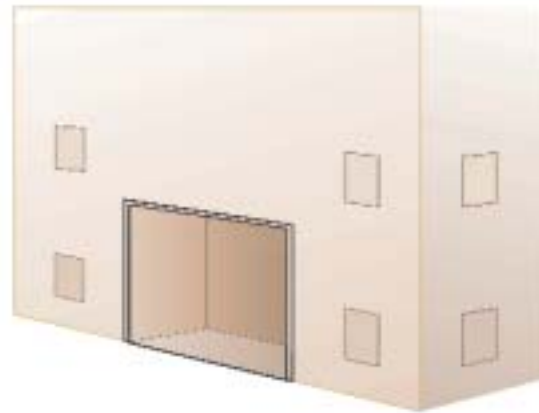

TOWN & COUNTRY FIREPLACES™

TC36 Gen2

The Original
DECORATIVE DIRECT VENT TECHNOLOGY® (DDV®)

TC36 Gen2

A Town & Country Fireplace gives you the most realistic look of a wood burning hearth available today.

The Town & Country TC36 offers unprecedented flexibility in installation and design options. For the first time we invite you to come inside the fireplace to design your hearth from the inside out. You have complete control over the look of your fireplace, with a variety of firebox liners and accessories to choose from, a clean view of the fire unobstructed by louvers, a flush hearth design, and "disappearing" ceramic glass.

POSSIBLE CONTROL BOX LOCATIONS

MINIMUM CLEARANCES TO COMBUSTIBLES	
Side standoffs	.0 in.
Back standoffs	.0 in.
Top standoffs	.0 in.
Bottom of appliance	.0 in.
Adjacent side wall	.4 in.
Ceiling to appliance	.24 in.
12" Mantel to appliance	.9 in.
6 3/4" Mantel to appliance	.6 in.
1 1/2" Mantel to appliance	.3 in.
Mantel support	.4 in.
Vertical vent pipe	.1 3/4 in.
Horizontal vent pipe	
Top	.1 3/4 in.
Sides	.1 3/4 in.
Bottom	.1 3/4 in.