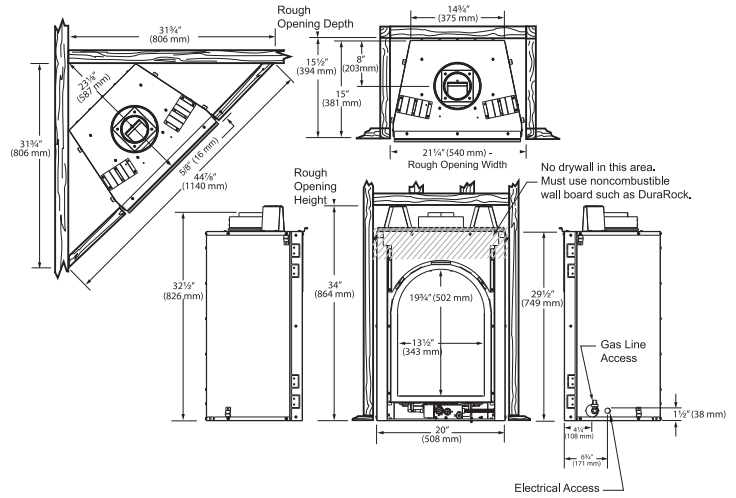

Brookhaven Specifications

Brookhaven Cabinet

Natural Cherry Stain
BCCGF20CC

Sienna Brown Stain
BCCGF20SB

Brookhaven Fireplace Unit

20DVT

Features and Benefits

- Top Vent, Direct Vent Gas Fireplace - Efficient heat & versatile installation
- New radiant ceramic burner emits comfortable heat 8,700 to 13,000 BTUs
- Manual valve control allows for turndown up to 50% - allows you to control the heat
- Standard Silver Gray brick refractory lining enhances look of fireplace
- Ceramic glass front for more radiant heat
- Realistic logs with textured bark, random charred and rugged flesh areas
- Optional Vermont Castings® detailed cast iron Front Trim in Classic Black or Ebony Black porcelain enamel is a signature of elegance
- AFUE by D.O.E. Efficiency: 64%
- EnerGuide Ratings Fireplace Efficiency: 60.1%
- Steady State Efficiency Rating: 80% RN/ 81% RP
- Optional Brookhaven corner cabinets:
 - Available in pre-finished Natural Cherry stain completes the look of this fireplace. Approx. 33 3/4" x 84" h
 - Available in rift sawn oak veneers with beautiful Sienna Brown stain and raised panel door design. Approx. 33 3/4" x 84" h