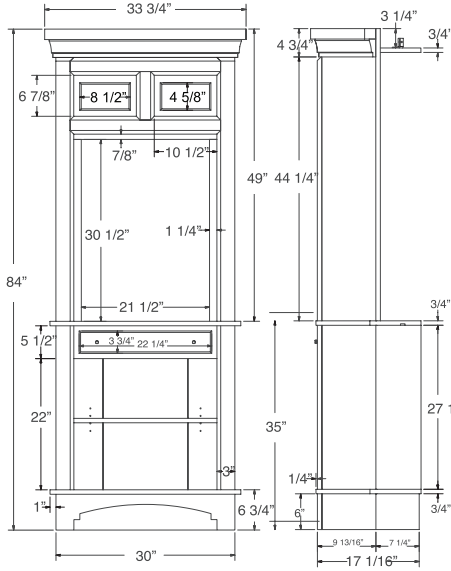

Brookhaven Specifications

Brookhaven Cabinet

Natural Cherry Stain
BCCGF20CC

Sienna Brown Stain
BCCGF20SB

Brookhaven Fireplace Unit

20DVT

Features and Benefits

- Top Vent, Direct Vent Gas Fireplace - Efficient heat & versatile installation
- New radiant ceramic burner emits comfortable heat 8,700 to 13,000 BTUs
- Manual valve control allows for turndown up to 50% - allows you to control the heat
- Standard Silver Gray brick refractory lining enhances look of fireplace
- Ceramic glass front for more radiant heat
- Realistic logs with textured bark, random charred and rugged flesh areas
- Optional Vermont Castings® detailed cast iron Front Trim in Classic Black or Ebony Black porcelain enamel is a signature of elegance
- AFUE by D.O.E. Efficiency: 64%
- EnerGuide Ratings Fireplace Efficiency: 60.1%
- Steady State Efficiency Rating: 80% RN/ 81% RP
- Optional Brookhaven corner cabinets:
 - Available in pre-finished Natural Cherry stain completes the look of this fireplace. Approx. 33 3/4" x 84" h
 - Available in rift sawn oak veneers with beautiful Sienna Brown stain and raised panel door design. Approx. 33 3/4" x 84" h