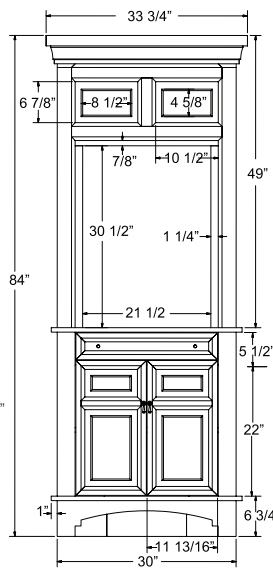

Brookhaven Specifications

Brookhaven Cabinet

Natural Cherry Stain
BCCGF20CC

Sienna Brown Stain
BCCGF20SB

Brookhaven Fireplace Unit

20DVT

Features and Benefits

- Top Vent, Direct Vent Gas Fireplace - Efficient heat & versatile installation
- New radiant ceramic burner emits comfortable heat 8,700 to 13,000 BTUs
- Manual valve control allows for turndown up to 50% - allows you to control the heat
- Standard Silver Gray brick refractory lining enhances look of fireplace
- Ceramic glass front for more radiant heat
- Realistic logs with textured bark, random charred and rugged flesh areas
- Optional Vermont Castings® detailed cast iron Front Trim in Classic Black or Ebony Black porcelain enamel is a signature of elegance
- AFUE by D.O.E. Efficiency: 64%
- EnerGuide Ratings Fireplace Efficiency: 60.1%
- Steady State Efficiency Rating: 80% RN/ 81% RP
- Optional Brookhaven corner cabinets:
 - Available in pre-finished Natural Cherry stain completes the look of this fireplace. Approx. 33 3/4" x 84" h
 - Available in rift sawn oak veneers with beautiful Sienna Brown stain and raised panel door design. Approx. 33 3/4" x 84" h